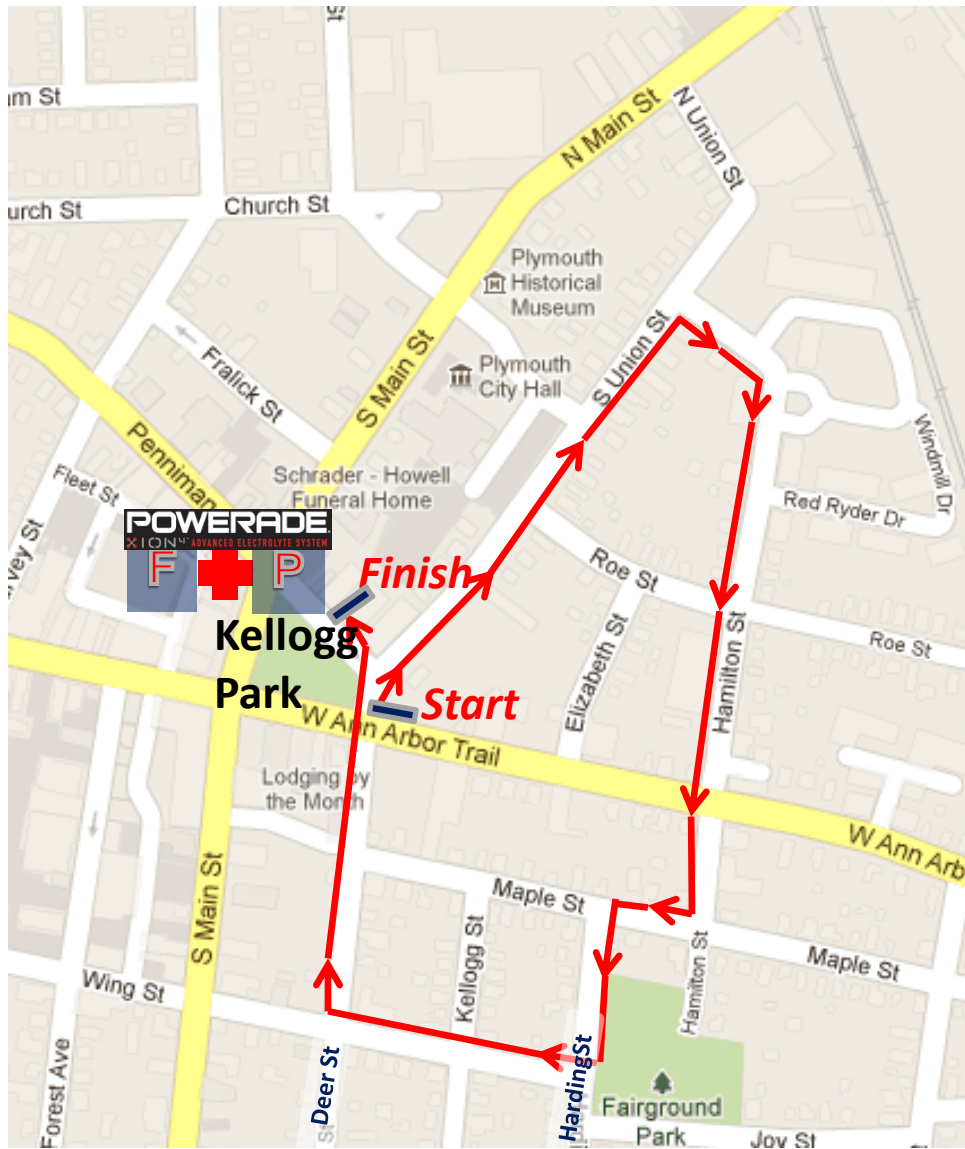

Wicked Halloween Monster Mile Run

Map Keys:

-  Course Route
-  Fluid Station
-  First Aid
-  Porto-Johns