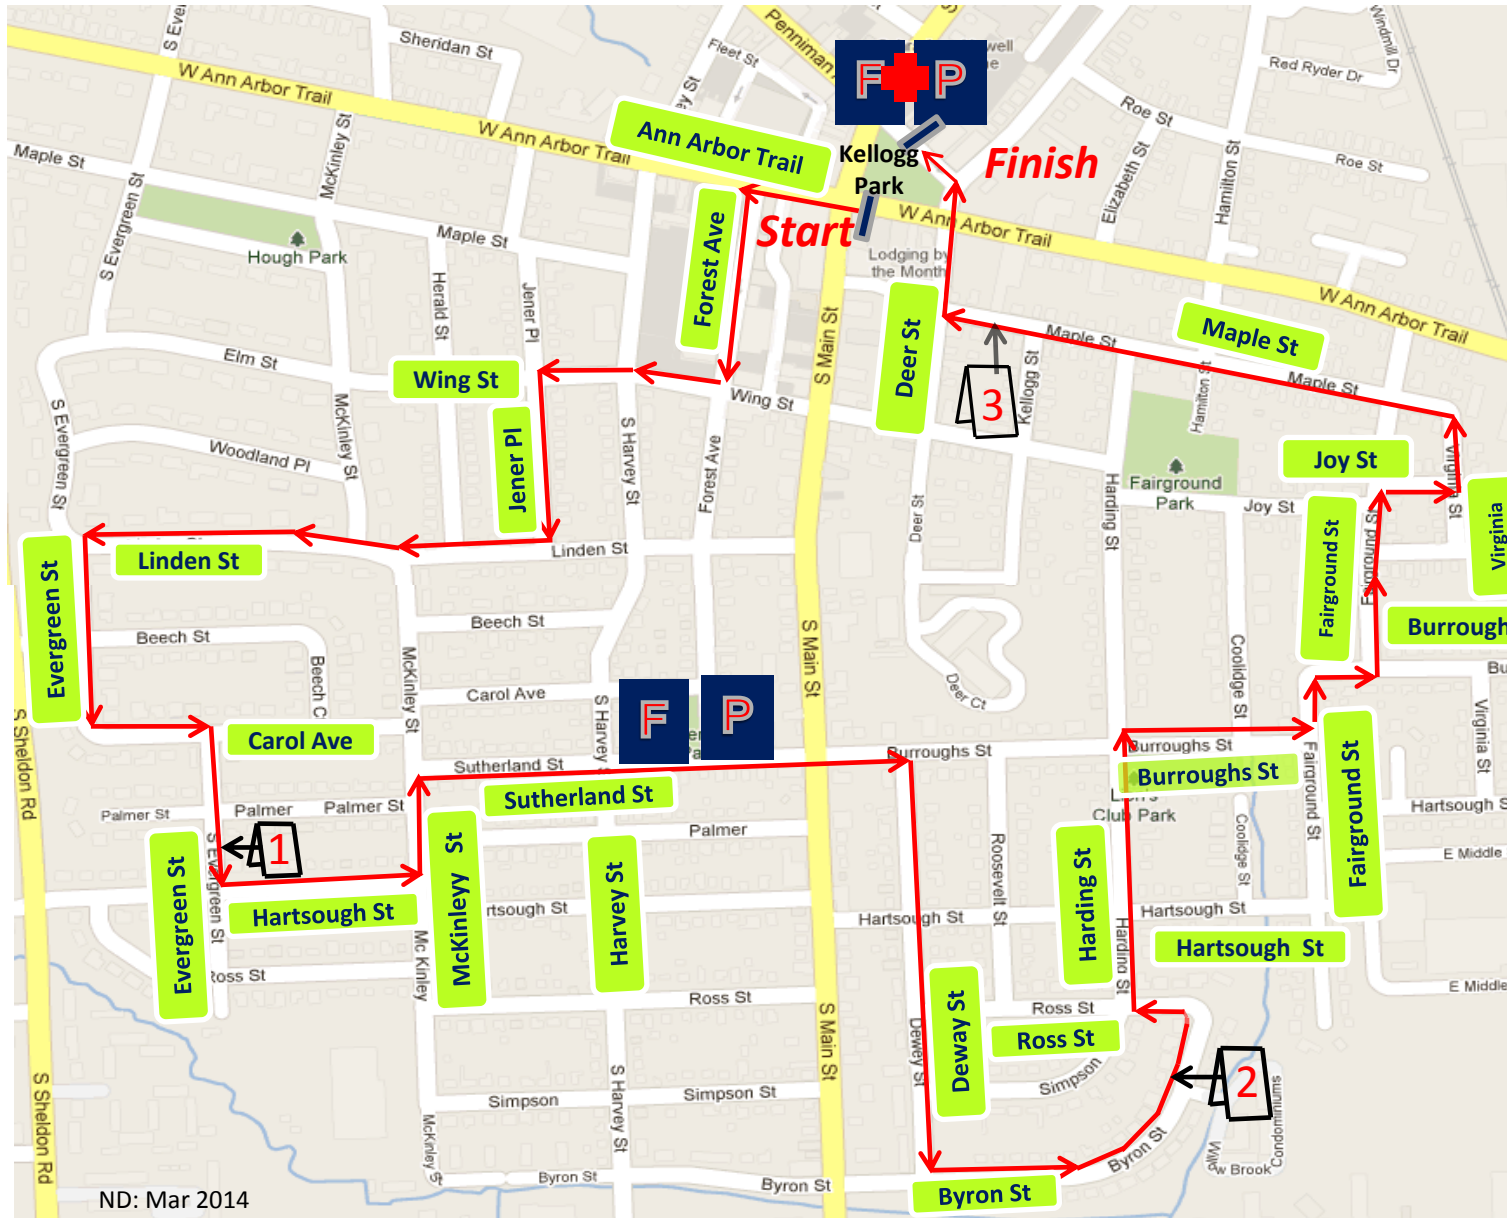

5K Run – Course Map

Map Keys:

-  Mile Marker
-  Course Route
-  Fluid Station
-  First Aid
-  Porto-Johns